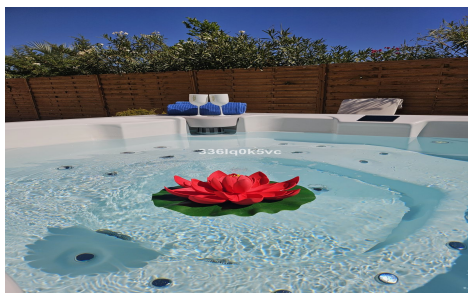

3361q0k5vc